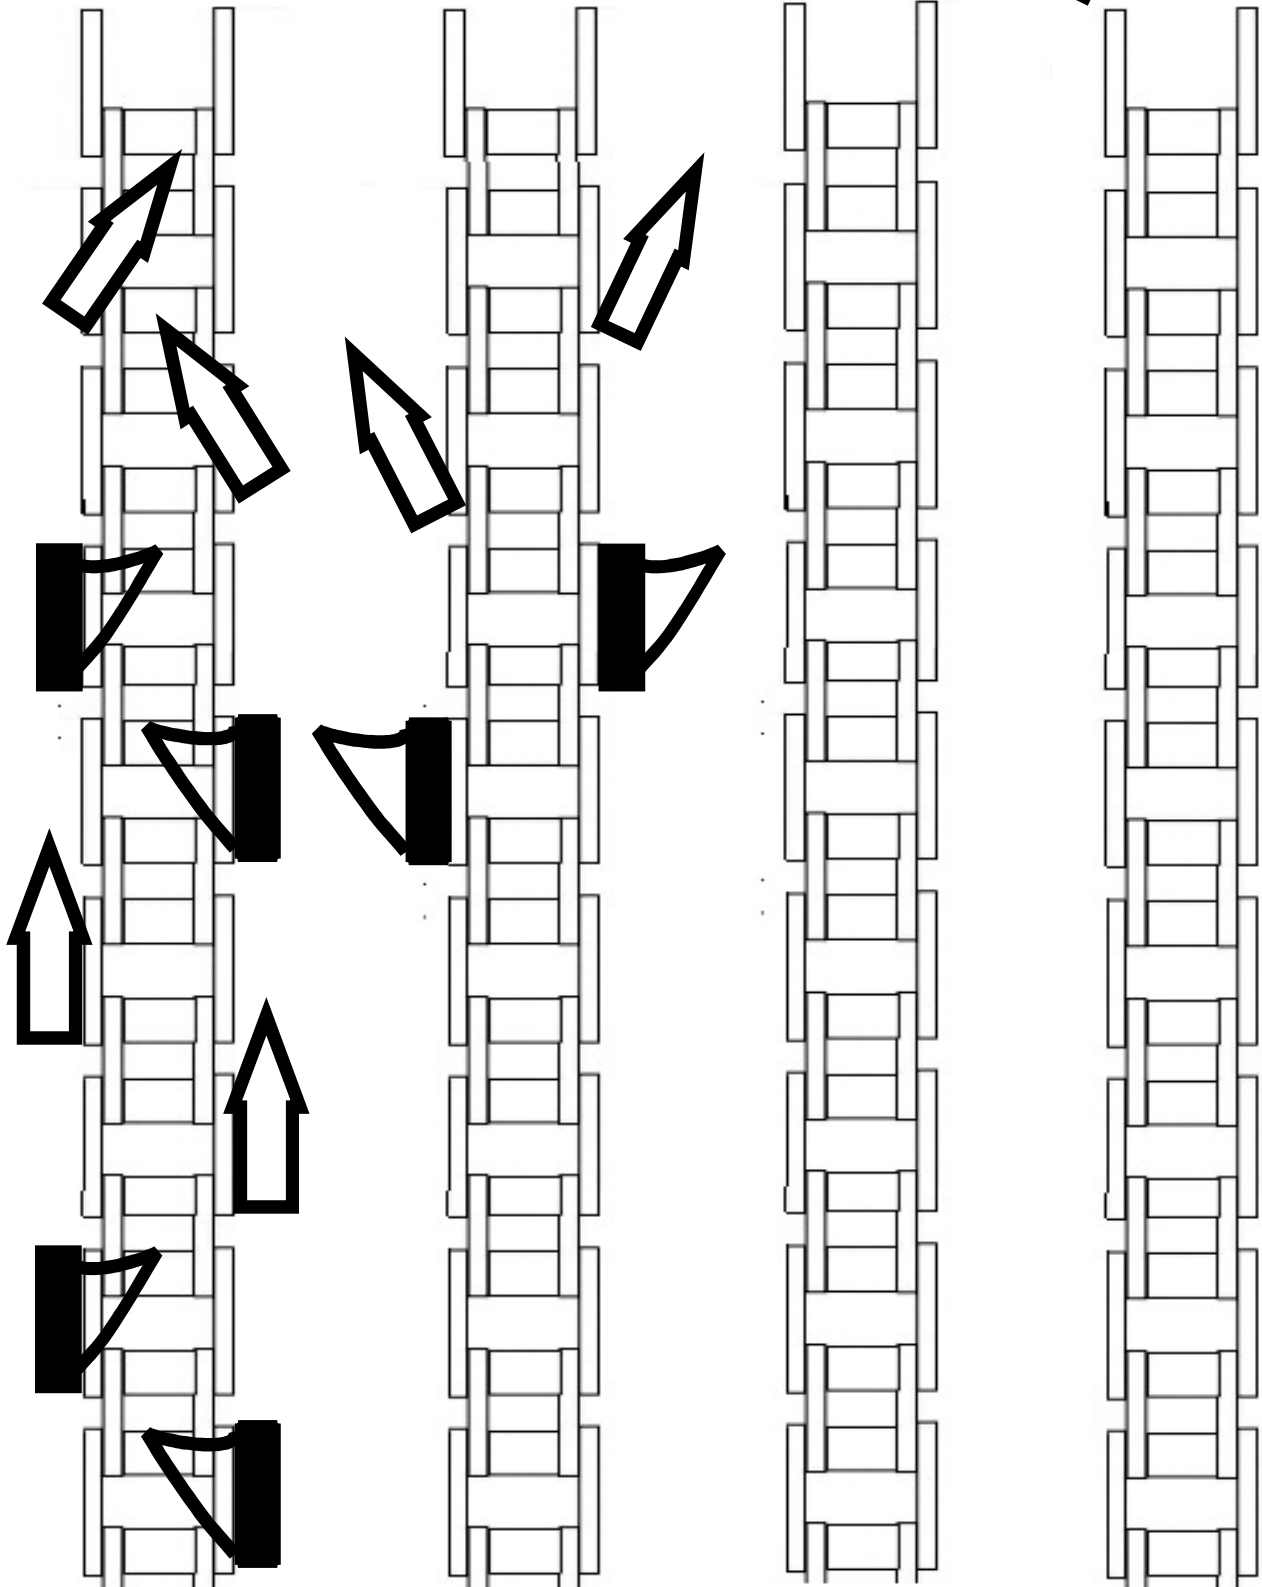

1.654" PITCH COMBO DIGGING CHAIN

1/2 ROCK BITS & 1/2 CUP TEETH

Repeat this pattern through out chain

1.654" PITCH 50/50 COMBO DIGGING CHAIN USING BULLET BITS AND CUP TEETH